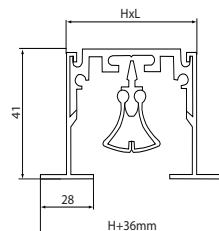

Example identification

Product code: **LDS - 1 - 495**

type

no. of slots

length

Dimensions

LDS-1-495

LDS-2-495/LDS-2-990

LDS-3-990

LDS-4-990

code	H [mm]	L [mm]	number of slots [pcs.]
LDS-1-495	44	490	1
LDS-2-495	88	490	2
LDS-2-990	88	985	2
LDS-3-990	132	985	3
LDS-4-990	176	985	4