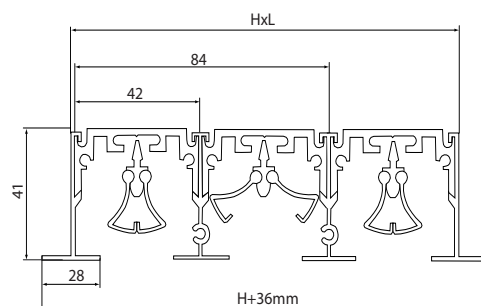

Example identification

Product code: **LDS - 1 - 495**

type

no. of slots

length

Dimensions

LDS-1-495

LDS-2-495/LDS-2-990

LDS-3-990

LDS-4-990

code	H [mm]	L [mm]	number of slots [pcs.]
LDS-1-495	44	490	1
LDS-2-495	88	490	2
LDS-2-990	88	985	2
LDS-3-990	132	985	3
LDS-4-990	176	985	4