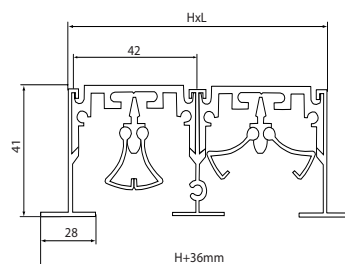

Example identification

Product code: **LDS - 1 - 495**

type

no. of slots

length

Dimensions

LDS-1-495

LDS-2-495/LDS-2-990

LDS-3-990

LDS-4-990

code	H [mm]	L [mm]	number of slots [pcs.]
LDS-1-495	44	490	1
LDS-2-495	88	490	2
LDS-2-990	88	985	2
LDS-3-990	132	985	3
LDS-4-990	176	985	4