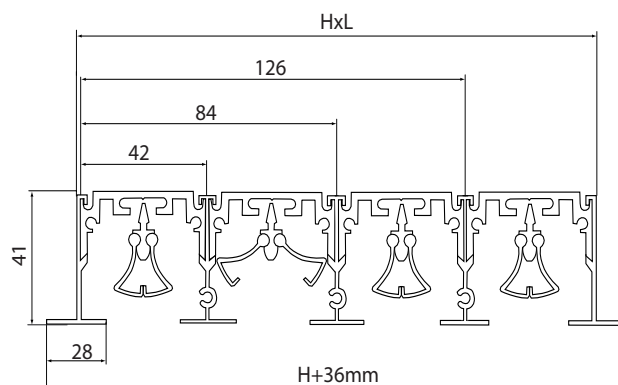

Example identification

Product code: **LDS - 1 - 495**

type

no. of slots

length

Dimensions

LDS-1-495

LDS-2-495/LDS-2-990

LDS-3-990

LDS-4-990

code	H [mm]	L [mm]	number of slots [pcs.]
LDS-1-495	44	490	1
LDS-2-495	88	490	2
LDS-2-990	88	985	2
LDS-3-990	132	985	3
LDS-4-990	176	985	4